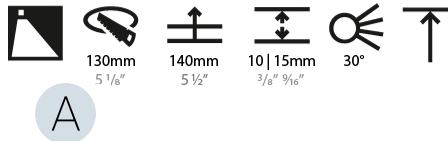

OPTICAL

Reflector: 20 / 25 / 40
 Adjustability: Fixed

RATINGS AND CERTIFICATIONS

Certified By: Certified for North American Standards
 IP rating: IP20

126mm 4 15/16"

Ø 125mm 4 15/16"

Ø 139mm 5 1/2"

BIONIQ ROUND WALLWASH RECESSED